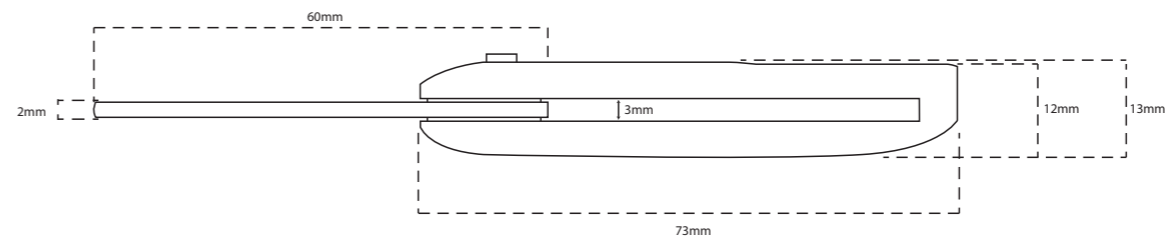

Flix Lite Repair Tool

Print Area 23mm x 23mm

Print Process Resin Dome

Weight 29g

Material Plastic / Metal

Item Colours

White

Black

Orange

Green

Light Blue

Dark Blue

Red

Pink

Item Specifications

29g