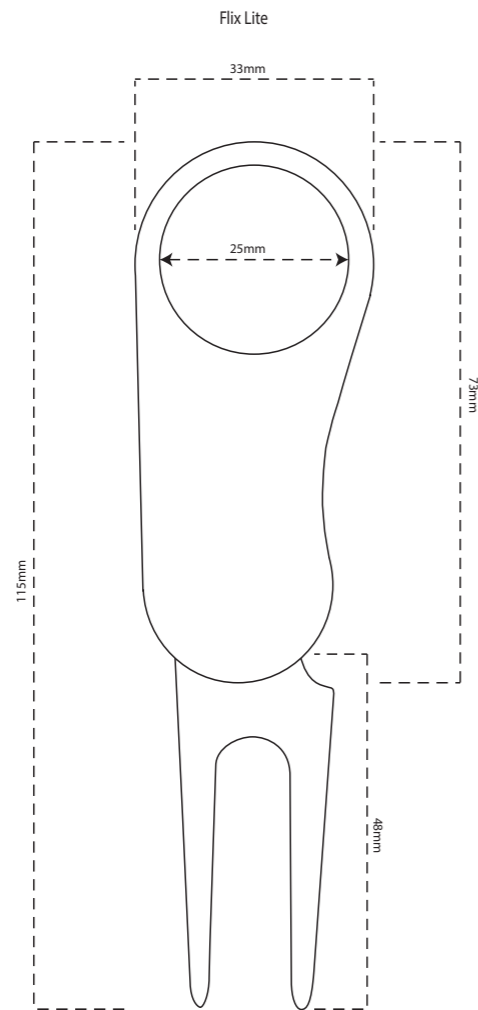

Flix Lite Repair Tool

MOQ 25

The world famous Flix Lite is a durable ABS auto opening repair tool with a soft feel finish (available in 8 colours)
The tool comes with a full colour 25mm nickel magnetic resin dome ball marker.

Flix Lite Repair Tool

Print Area 23mm x 23mm

Print Process Resin Dome

Weight 29g

Material Plastic / Metal

Item Colours

White

Black

Orange

Green

Light Blue

Dark Blue

Red

Pink

Item Specifications

29g