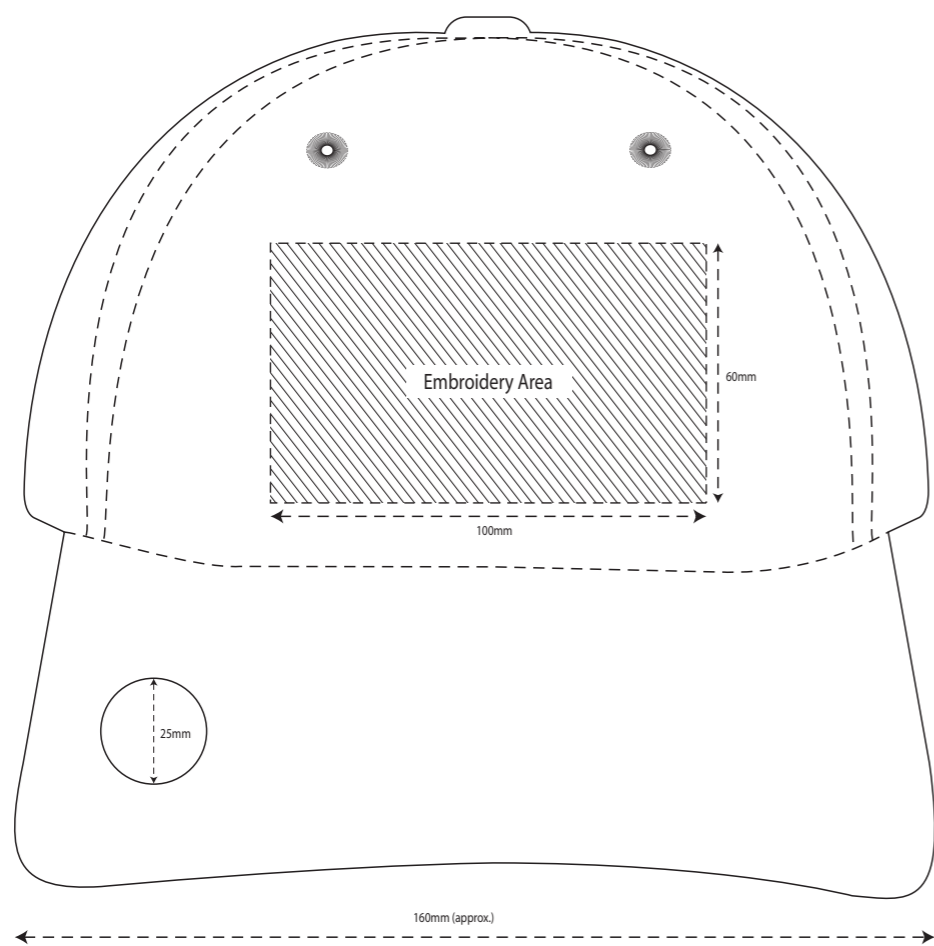

# Embroidered Golf Cap With Ball Marker

MOQ 12

Lightweight 5 panel polyester cap with breathable eyelets, velcro strap and magnetic peak (available in Black, Navy & White)

|                           | Cap          | Ball Marker |
|---------------------------|--------------|-------------|
| <b>Embroidery Area</b>    | 100mm x 60mm | 23mm x 23mm |
| <b>Decoration Process</b> | Embroidery   | Resin Dome  |
| <b>Weight</b>             | 66g          | 4.0g        |
| <b>Material</b>           | Polyester    | Metal       |