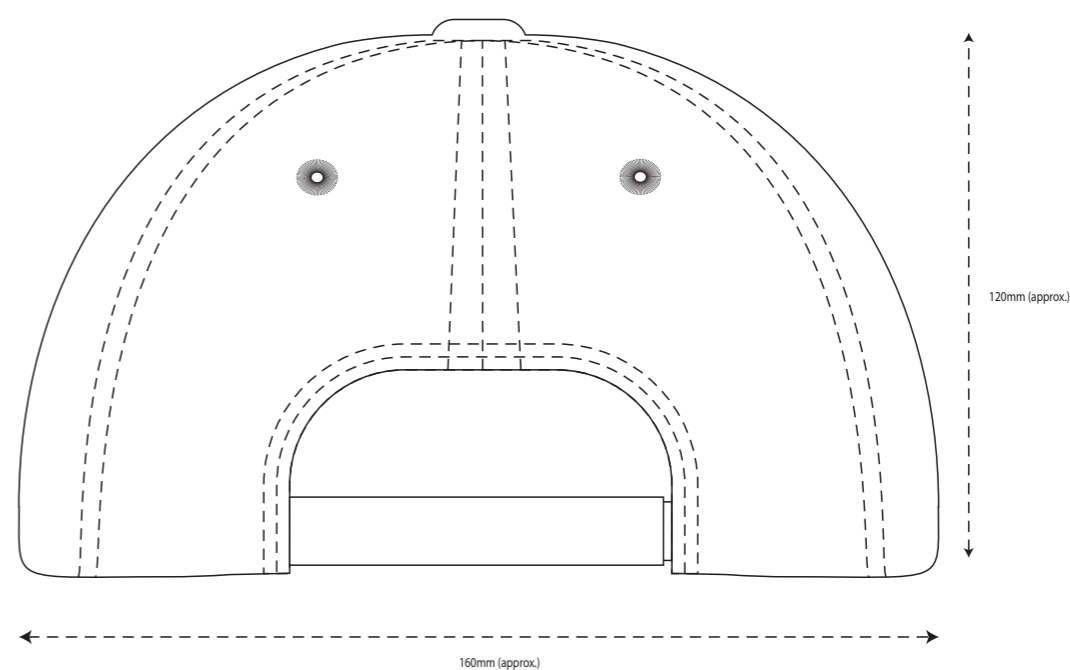

# Embroidered Golf Cap With Ball Marker

MOQ 12

Lightweight 5 panel polyester cap with breathable eyelets, velcro strap and magnetic peak (available in Black, Navy & White)

|                           | Cap          | Ball Marker |
|---------------------------|--------------|-------------|
| <b>Embroidery Area</b>    | 100mm x 60mm | 23mm x 23mm |
| <b>Decoration Process</b> | Embroidery   | Resin Dome  |
| <b>Weight</b>             | 66g          | 4.0g        |
| <b>Material</b>           | Polyester    | Metal       |