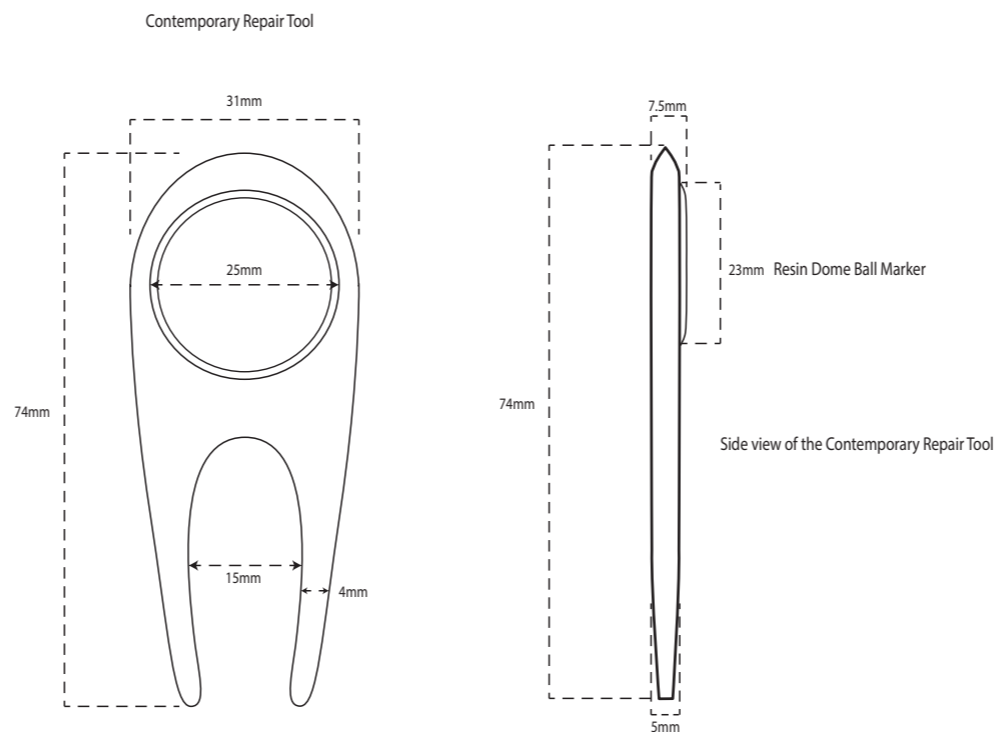

# Contemporary Repair Tool

MOQ 25

Premium quality nickel plated repair tool with a magnetic 25mm full colour resin dome ball marker (available in 4 colours)

## Contemporary Repair Tool

**Print Area** 23mm x 23mm

**Print Process** Resin Dome

**Weight** 40g

**Material** Metal

## Item Specifications

**40g**

Weight

**500**

Units per carton