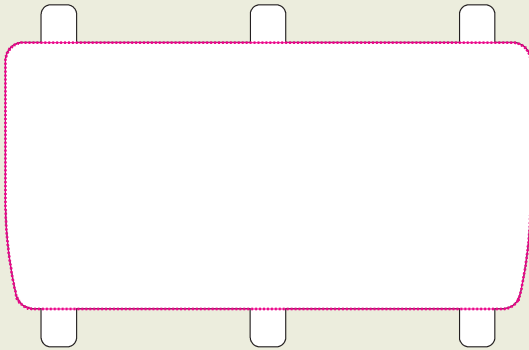

Select Ice Scraper

Description: Select Ice Scraper

Dimensions: 213mm x 87mm

Print Area: 35mm x 70mm

ARTWORK TEMPLATE

Whole insert is printed right up the edge.

*Any font smaller than this may not be legible. (6pt/2.117mm)

RECYCLED STANDARD COLOURS

BIODEGRADABLE RANGE

Notes on Text and Colour.

Any font smaller than this may not be legible. (6pt)

Please note: If artwork is supplied and approved below this size, we cannot take responsibility for wording that is illegible after printing. Final printed colour may differ from this proof.