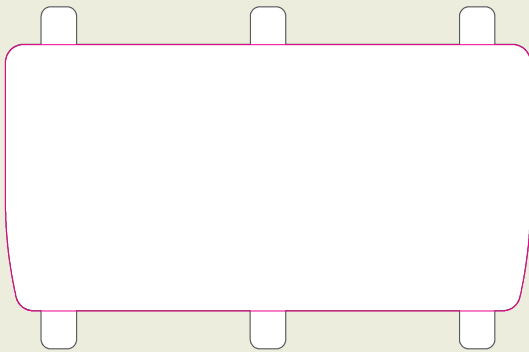

# Essential Ice Scraper

Dimensions: 171mm x 84mm

Print Area: 35mm x 70mm

\*Any font smaller than this may not be legible. (6pt/2.117mm)