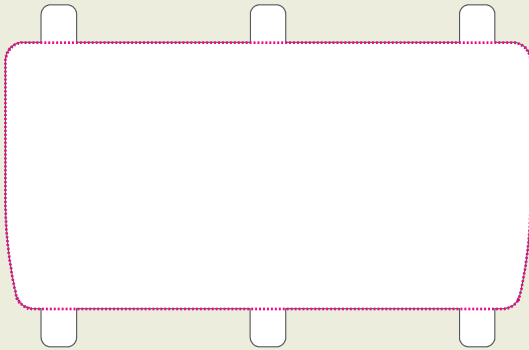

Essential Ice Scraper

Description: Essential Ice Scraper

Dimensions: 171mm x 84mm

Print Area: 35mm x 70mm

ARTWORK TEMPLATE

*Any font smaller than this may not be legible. (6pt/2.117mm)

RECYCLED STANDARD COLOURS

BIODEGRADABLE RANGE

Notes on Text and Colour.

Any font smaller than this may not be legible. (6pt)

Please note: If artwork is supplied and approved below this size, we cannot take responsibility for wording that is illegible after printing. Final printed colour may differ from this proof.

In recycled standard colours, flecks may occasionally appear due to formulation and recycling techniques.

Where Pantone references are provided we will endeavour to match them as closely as possible within the limitations of the CMYK digital printing process.