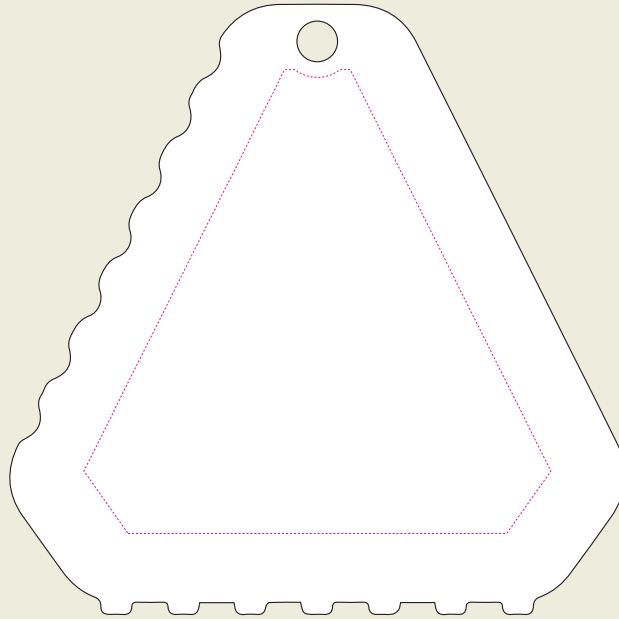

BIODEGRADABLE TRIANGLE ICE SCRAPER

Description: Triangle Ice Scraper
Dimensions: 82 x 81mm diameter
Print Area: 62 x 61mm diameter

ARTWORK TEMPLATE

FRONT

*Any font smaller than this may not be legible. (6pt/2.117mm)

RECYCLED STANDARD COLOURS

BIODEGRADABLE RANGE

Notes on Text and Colour.

Any font smaller than this may not be legible. (6pt)

Please note: If artwork is supplied and approved below this size, we cannot take responsibility for wording that is illegible after printing. Final printed colour may differ from this proof.