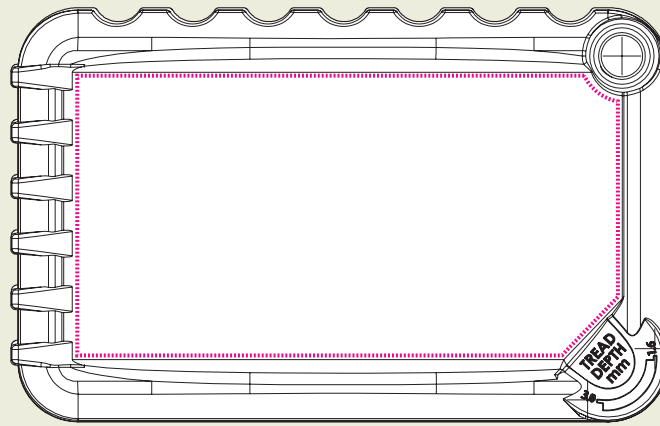

CREDIT CARD ICE SCRAPER

Description: Credit Card Ice Scraper

Dimensions: 86 x 54mm diameter

Print Area: 71.5 x 37mm diameter

ARTWORK TEMPLATE

FRONT

*Any font smaller than this may not be legible. (6pt/2.117mm)

RECYCLED STANDARD COLOURS

BIODEGRADABLE RANGE

Notes on Text and Colour.

Any font smaller than this may not be legible. (6pt)

Please note: If artwork is supplied and approved below this size, we cannot take responsibility for wording that is illegible after printing. Final printed colour may differ from this proof.