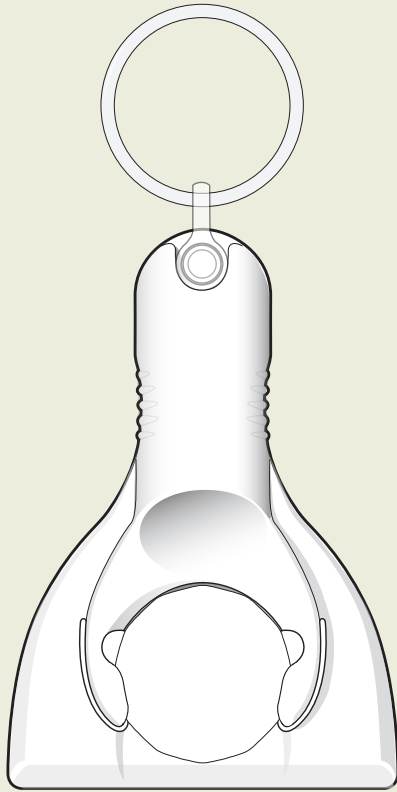

# Bio Ice Pop Ice Scraper Keyring

Dimensions: 52mm x 74mm

Print Area: 20.5mm x 20.5mm

**FRONT**

**BACK**

\*Any font smaller than this may not be legible. (6pt/2.117mm)

**BIODEGRADABLE  
RANGE**