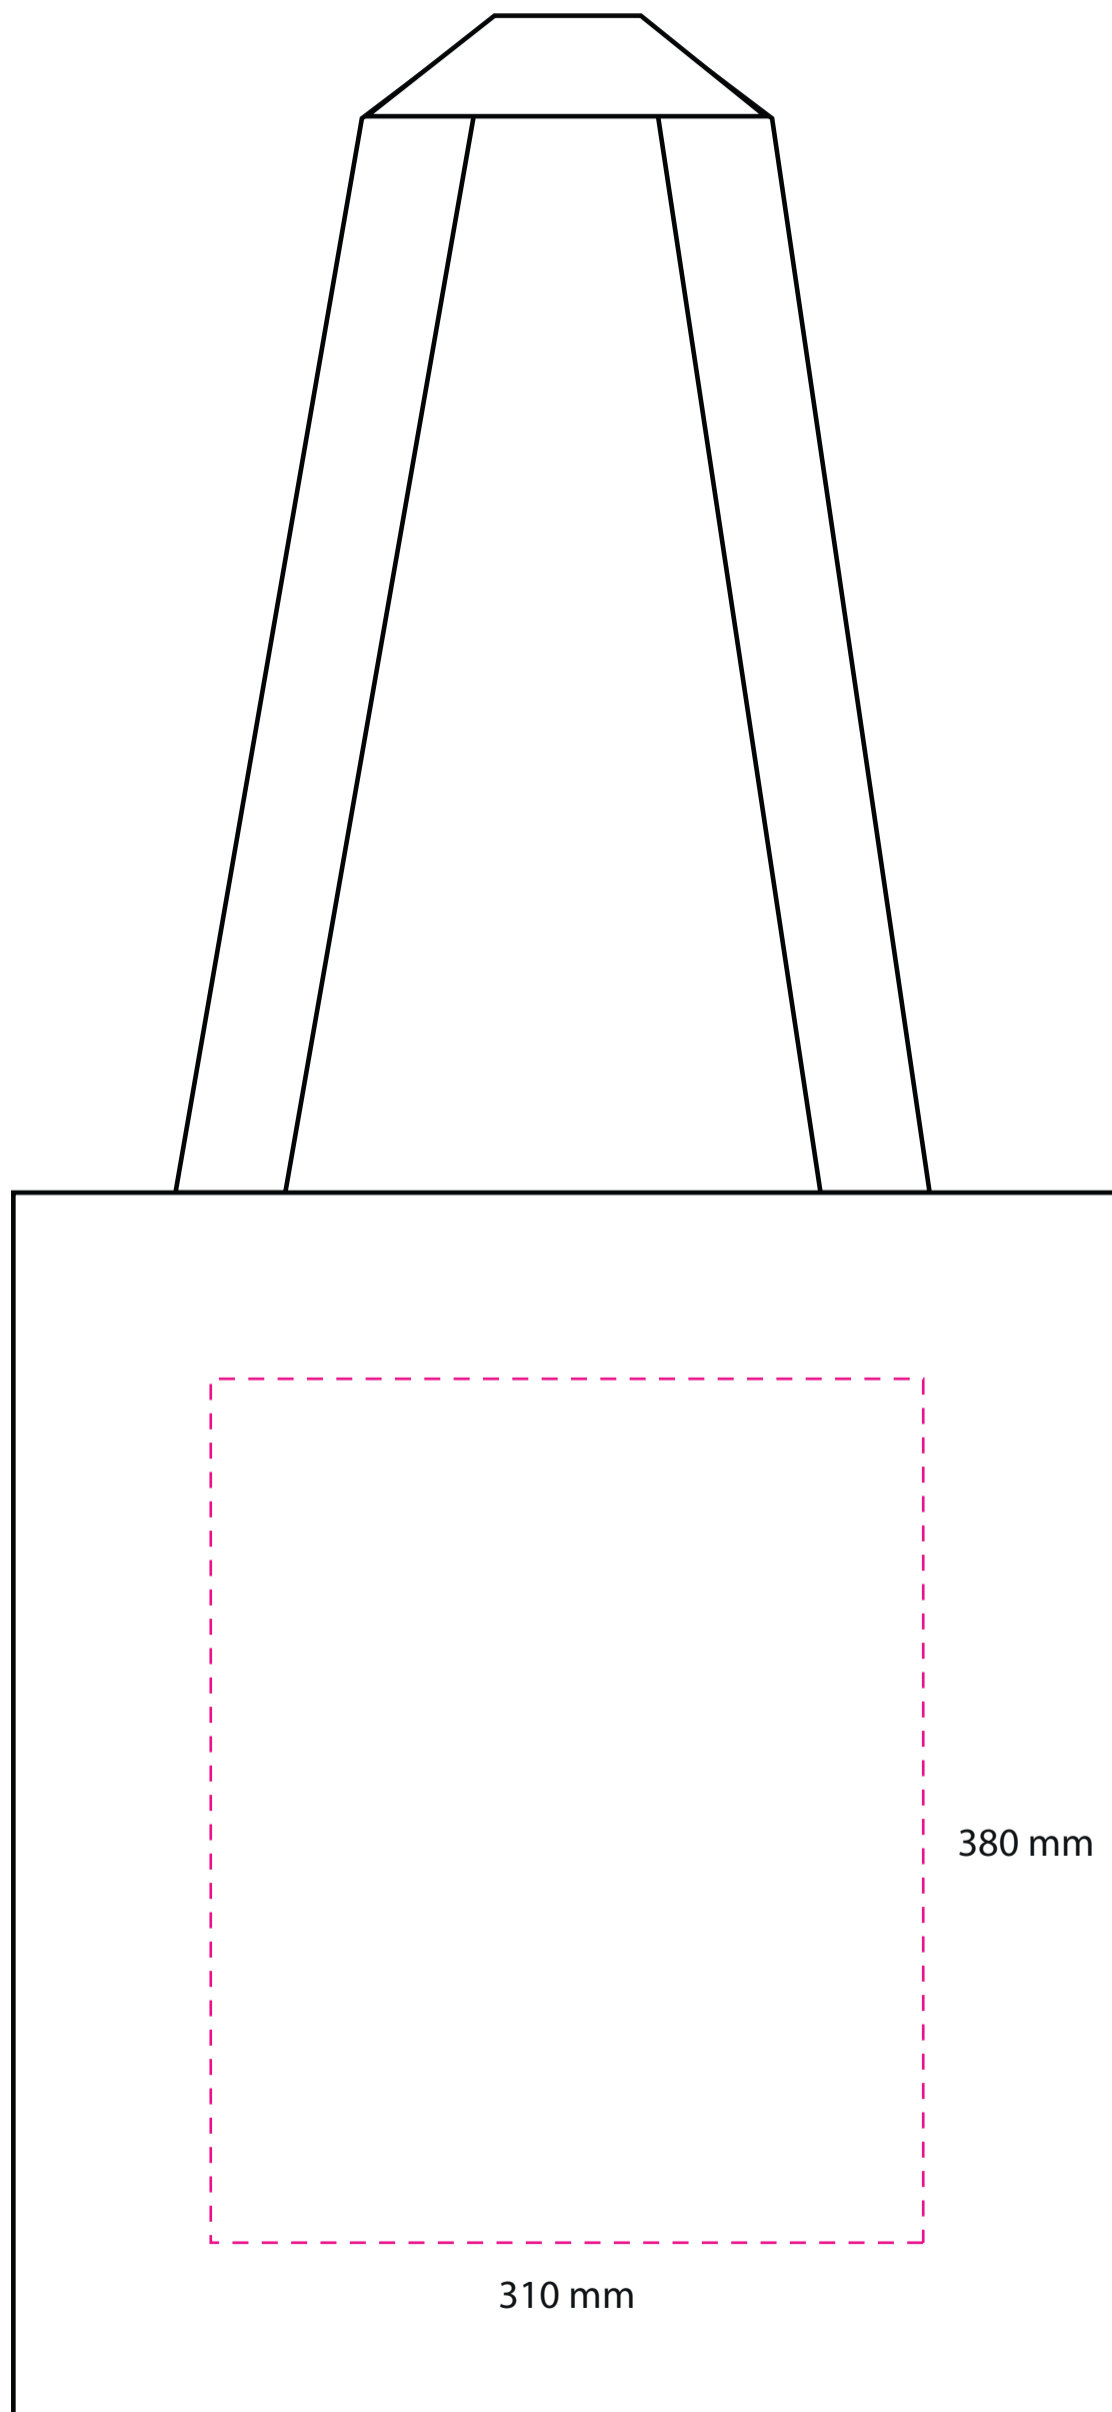

# Cotton Bag

A centering face  
310 x 380 mm  
(Width x Hight)

380 mm

310 mm