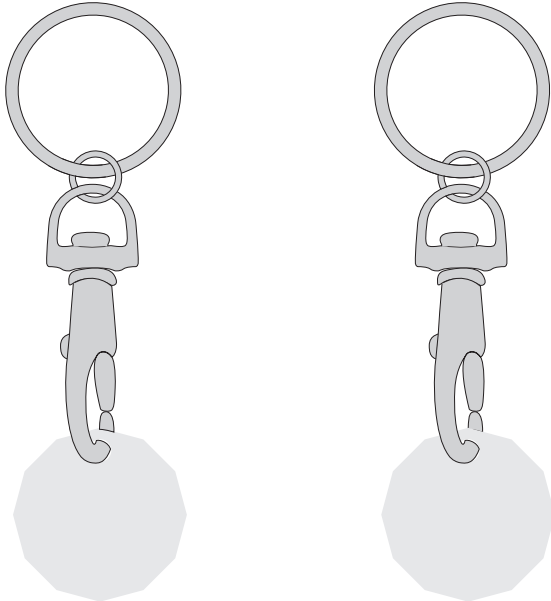

# £1 Trolley Coin Keyring

Trolley Coin - £1 size  
(23mm diameter x 2.8mm thick)

## Colours

Colour 1

## Product Colour

Nickel

12 Sided £1 Coin  
Enamel Trolley Coin  
Branding Method: Soft Enamel