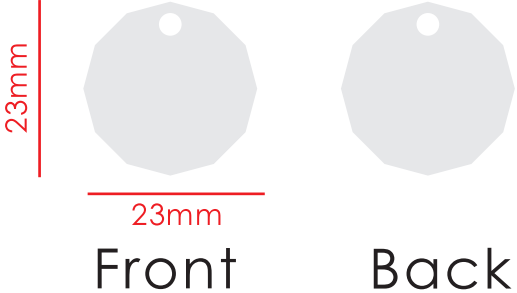

# £1 Trolley Coin Keyring

Trolley Coin - £1 size  
(23mm diameter x 2.8mm thick)

## Colours

Colour 1

## Product Colour

Nickel

12 Sided £1 Coin  
Enamel Trolley Coin  
Branding Method: Soft Enamel